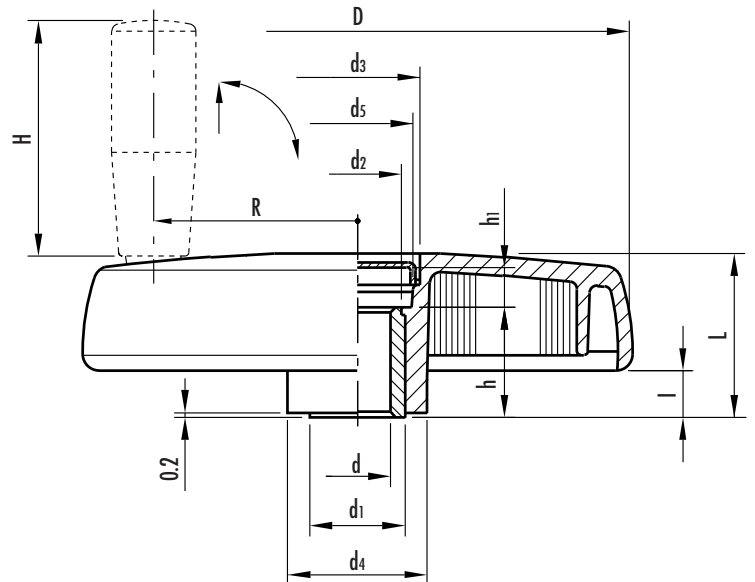

VDS+IR

ELESA original design

Solid handwheels with fold-away handle

- **High-impact strength polypropylene-based (PP) technopolymer.**
Resistant to solvents, oils, greases and other chemical agents.
- **Black** standard colour with matte finish.
- Black oxide **steel boss** with standard H7 tolerance reamed holes.
- Light-grey acetal-resin based (POM) technopolymer push-fit **boss cap** removable by pressing on outer edge (from VDS.100 to VDS.300).
- Black polypropylene-based (PP) technopolymer push-fit **boss-cap** placed under the handle (for VDS.80).
- Technopolymer **fold-away handle**:
IR.612 (from VDS.100 to VDS.300)
IR.620 diametrically placed (VDS.80 - see page 279).
- **Rear finger grips.**
- **Axial retaining washer** (on request) type GN 184 (page 452).

Assembly example with key and axial set screw

See Technical Data for maximum applicable torque (C) and impact strength (L).

Standard elements		Main dimensions									Bore		Handle		C	L	Weight
Code	Description	D	L	l	d1	d2	d3	d4	d5	h1	d H7	h	H	R	[N·m]	[J]	grams
72656 72657	VDS.80+IR A-8 VDS.80+IR A-10	83	38	18.5	18	16	16.5	25	13.5	3.5	8 10	17	45	28	34	6	114 110
72681 72682	VDS.100+IR A-10 VDS.100+IR A-12	102	34	10	22	20	27	30	25	9	10 12	22	50	39	60	14	170 163
72711 72712	VDS.125+IR A-12 VDS.125+IR A-14	125	39	11	26	24	31	35	28	8	12 14	27	56	49	125	14	307 303
72761 72762	VDS.150+IR A-14 VDS.150+IR A-16	150	44	12	26	24	34	38	30	10	14 16	30	65	58	180	15	432 415
72811 72812	VDS.175+IR A-16 VDS.175+IR A-20	176	49	13	35	33	39	44	35	16	16 20	28	80	79	195	20	577 565
72861 72862	VDS.200+IR A-20 VDS.200+IR A-24	200	53	14	40	38	44	50	40	13	20 24	36	90	81	320	27	710 670
72921	VDS.250+IR A-20	250	60	17	40	38	50	57	48	19	20	36	90	104	500	30	997
72971	VDS.300+IR A-20	300	66	20	40	36.5	68.5	72	66	20	20	44	90	124	500	30	1375