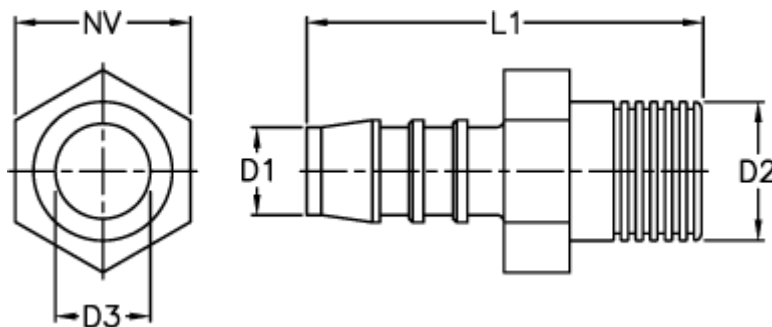

Article number: 027108912014

Description: Norma hose coupling GES 14 / R3/8

Measures

D1 = 14

D2 = R3/8

D3 = 10.0

L1 = 56.0

NV = 17