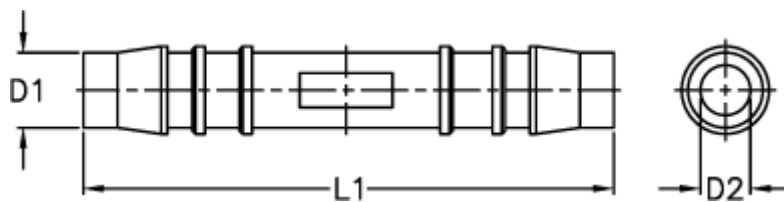

Data Sheet

Article number: 027508900006

Description: Norma hose coupling GS 6

Measures

D1 = 6

D2 = 4.0

L1 = 49.0