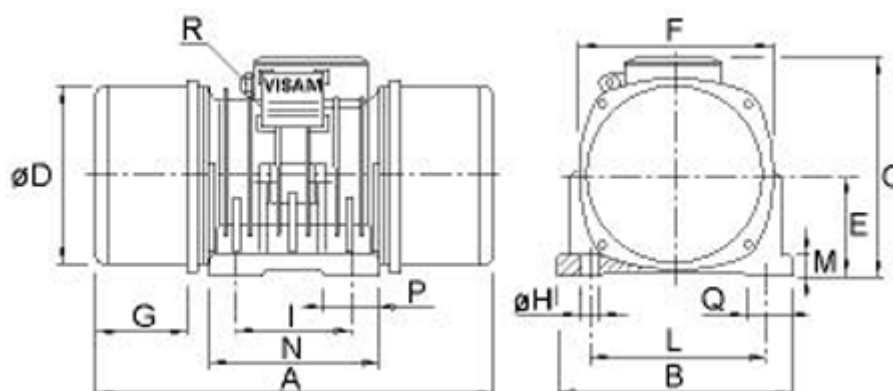

Data Sheet

Article number: 310101007502600

Description: Vibrator motor SPX - 50 0.7 AM 1.3kgcm
3000 o/m 65kg 0,11kW 1x230V 50 Hz

Measures

A = 195	L = 95-106
B = 128	M = 9
C = 121	N = 100
d = 79	Number H = 4
E = 45	P = 40
G = 44	Q = 32
H = 9	R = M16x1,5
I = 62	