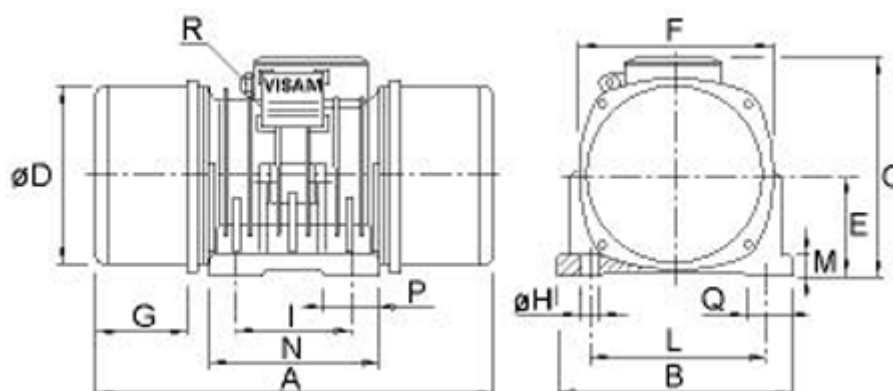

Data Sheet

Article number: 310101015008100

Description: Vibrator motor SPV 1.3 D 48kgcm
750 o/m 150kg 0,28kW 3x230-400V 50hz

Measures

A = 406	L = 155
B = 194	M = 18
C = 204	N = 180
d = 148	Number H = 4
E = 86	P = 50
G = 101	Q = 45
H = 13	R = M20x1,5
I = 100	