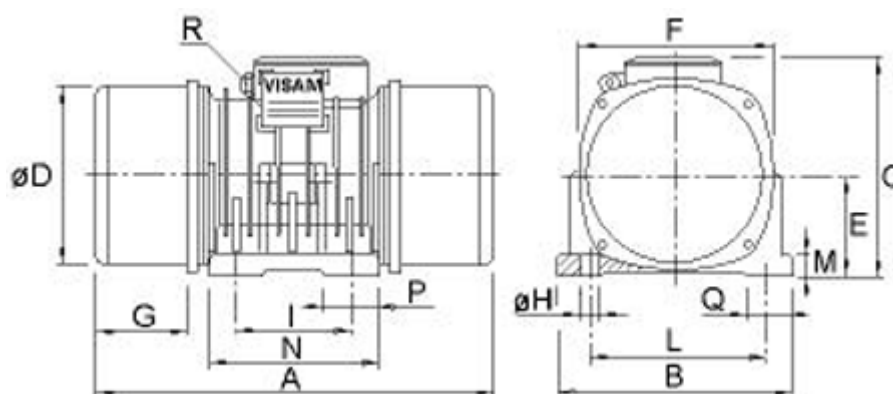

Data Sheet

Article number: 310101026504100

Description: Vibrator motor SPX - 50 0.8 B 6kgcm
1500 o/m 70kg 0,1kW 3x230-400V 50hz

Measures

A = 332	L = 125
B = 160	M = 15
C = 175	N = 145
d = 126	Number H = 4
E = 72	P = 55
G = 91	Q = 50
H = 13	R = M16x1,5
I = 90	