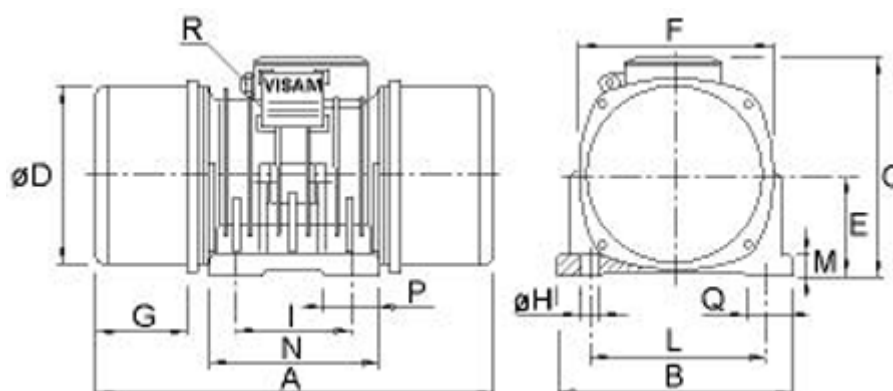

Data Sheet

Article number: 310101033002600

Description: Vibrator motor SPV 2.7 AM 6.6kgcm
3000 o/m 330kg 0,3kW 1x230V 50 Hz

Measures

A = 262	L = 125
B = 160	M = 15
C = 175	N = 145
d = 126	Number H = 4
E = 72	P = 55
G = 56	Q = 50
H = 13	R = M16x1,5
I = 90	