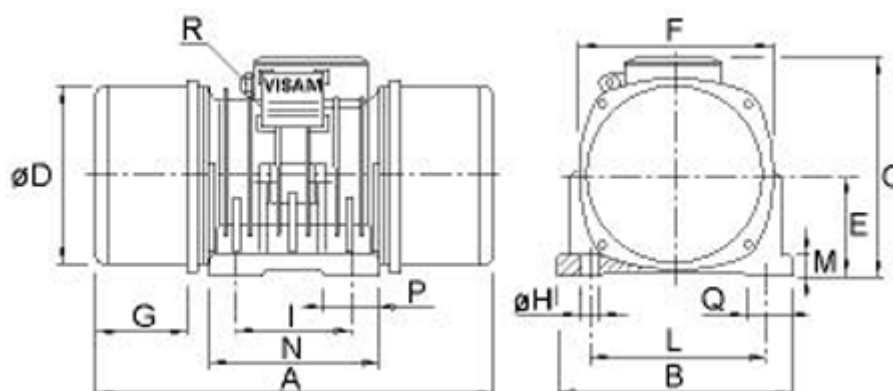

Data Sheet

Article number: 310101033008100

Description: Vibrator motor SPV 2.8 D 104kgcm
750 o/m 330kg 0,55kW 3x230-400V 50hz

Measures

A = 452	L = 180
B = 225	M = 20
C = 233	N = 210
d = 187	Number H = 4
E = 105	P = 70
G = 105	Q = 50
H = 17	R = M20x1,5
I = 120	