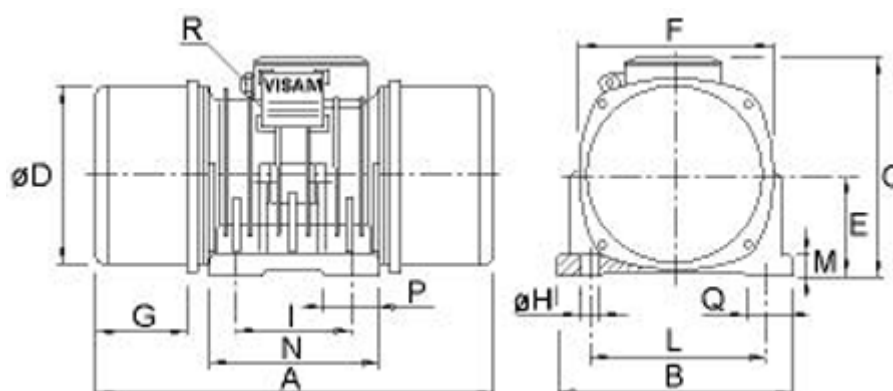

Data Sheet

Article number: 310101045004100

Description: Vibrator motor SPV 2.2 B 21kgcm
1500 o/m 265kg 0,4kW 3x230-400V 50hz

Measures

A = 370	L = 155
B = 194	M = 18
C = 204	N = 180
d = 148	Number H = 4
E = 86	P = 50
G = 83	Q = 45
H = 13	R = M20x1,5
I = 100	