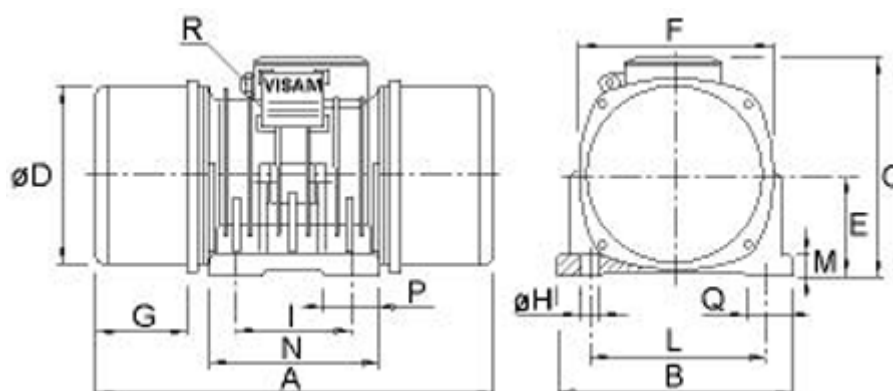

Data Sheet

Article number: 310101096006100

Description: Vibrator motor SPV 8.0 C 172kgcm
1000 o/m 960kg 0,9kW 3x230-400V 50hz

Measures

A = 495	L = 190
B = 250	M = 22
C = 246	N = 220
d = 200	Number H = 4
E = 112	P = 60
G = 121	Q = 60
H = 17	R = M20x1,5
I = 150	