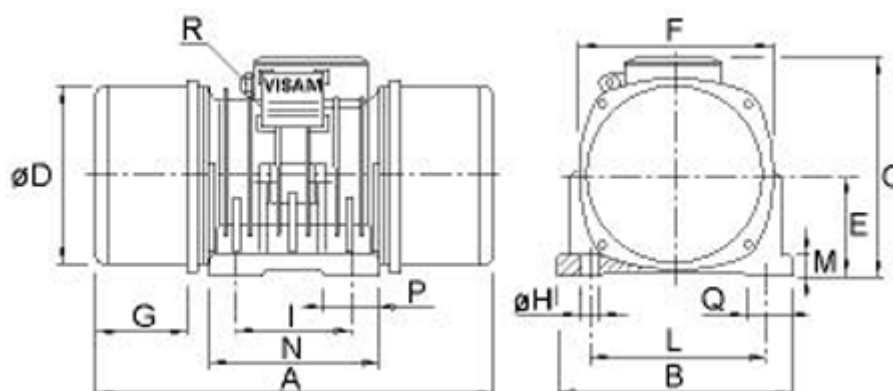

Data Sheet

Article number: 310101100002100

Description: Vibrator motor SPV 9.0 A 20kgcm
3000 o/m 1000kg 1,1kW 3x230-400V 50hz

Measures

A = 366	L = 180
B = 225	M = 20
C = 233	N = 210
d = 187	Number H = 4
E = 105	P = 70
G = 62	Q = 50
H = 17	R = M20x1,5
I = 120	