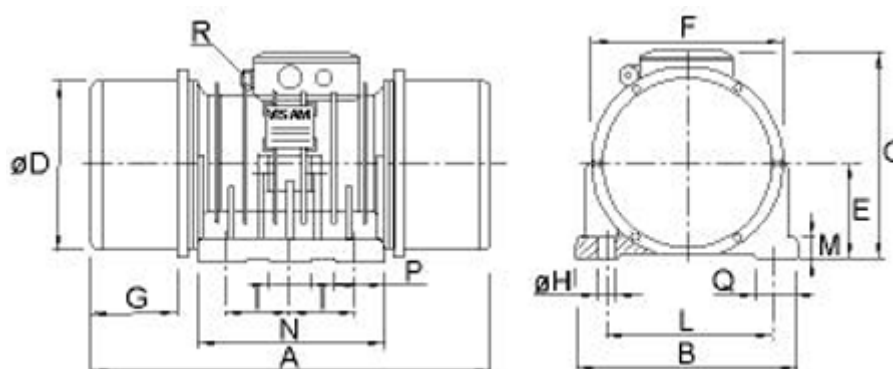

Data Sheet

Article number: 3101011020006100

Description: Vibrator motor SPV 80.0 C 1580kgcm
1000 o/m 8800kg 8kW 3x230-400V 50hz

Measures

A = 901	L = 380
B = 456	M = 50
C = 456	N = 400
d = 410	Number H = 6
E = 225	P = 130
G = 203	Q = 100
H = 32	R = M25x1,5 + M16x1,5TH
I = 130	