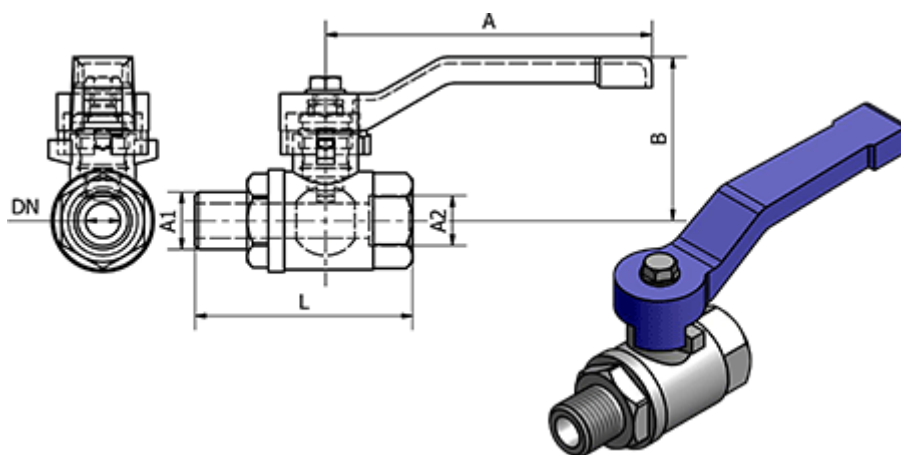

# Data Sheet

Article number: 58633509E

Description: Ball Valve 335.09-E, - G 2"  
Ball Valve

## Measures

A = 160

B = 85

DN = 45

L = 111

Thread A1 = G 2"

Thread A2 = G 2"