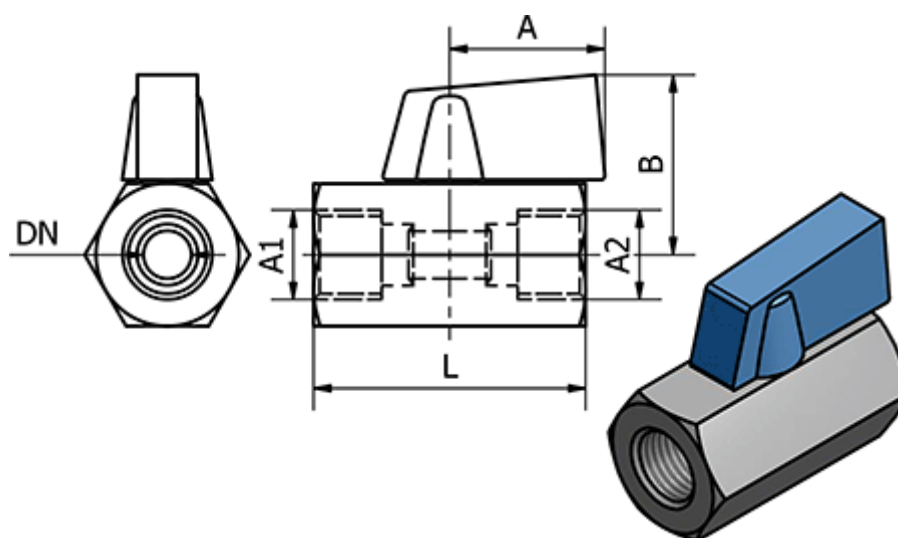

Article number: 58637602ES

Description: Mini Ball Valve 376.02-ES, - G 3/8"
Mini Ball Valve

Measures

A = 22.8

B = 26.5

DN = 7

L = 42

Thread A1 = G 3/8"

Thread A2 = G 3/8"